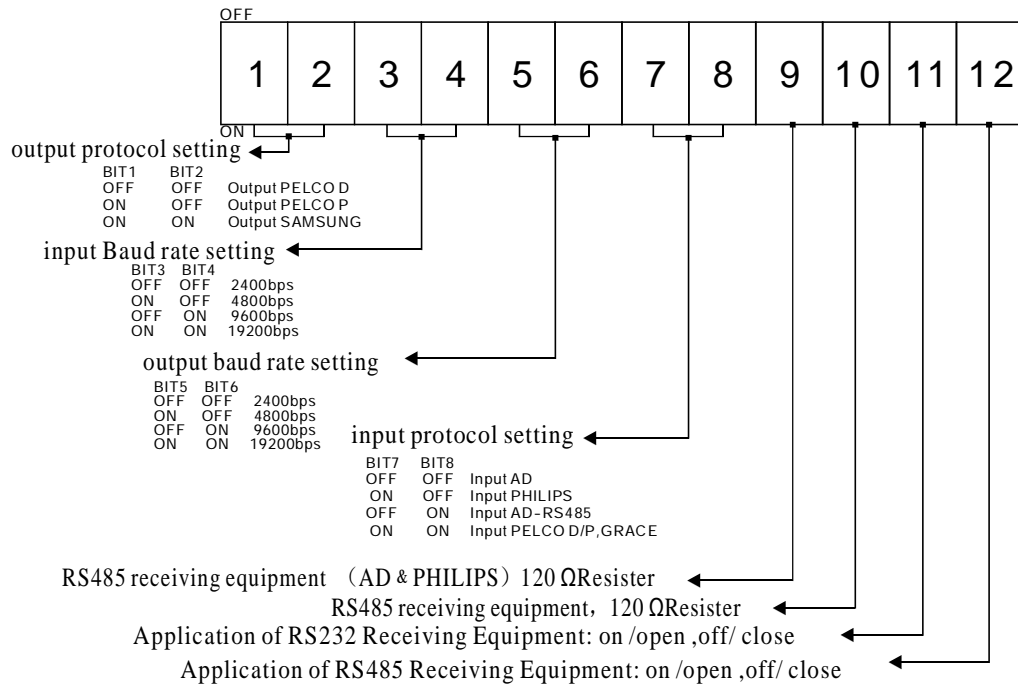

Protocol converter

8 bit terminal function:

12 bit DIP switch function:

Note: Input Baud rate setting is not valid for AD and PHILIPS protocols