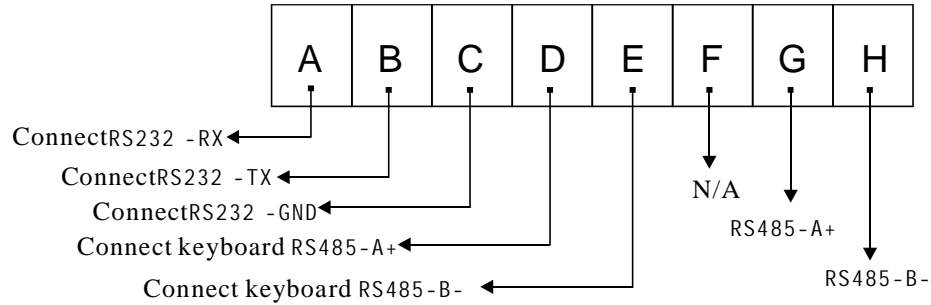

Protocol converter

8 bit terminal function:

12 bit DIP switch function:

Note: Input Baud rate setting is not valid for AD and PHILIPS protocols